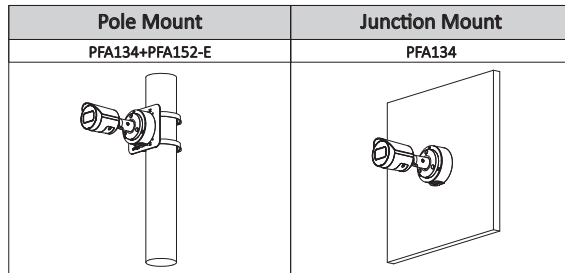

Environment

Operating Conditions	-40°C to +60°C (-40°F to +140°F)/less than ≤ 95% RH
Storage Temperature	-40°C to +60°C (-40°F to +140°F)
Protection Grade	IP67

Structure

Casing	metal
Dimensions	100.9 mm × Φ109.9 mm (4.0" × Φ4.3")
Net Weight	0.365 kg (0.8 lb)
Gross Weight	0.527 kg (1.2 lb)

Accessories

Optional:

Dimensions (mm[inch])